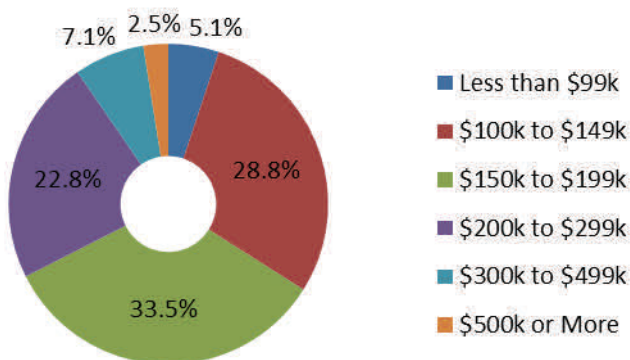

Housing Value

Transportation/ Mobility

Avg Commute Time (Mins)

30 to Downtown Racine
40 to Milwaukee
70 to Chicago

Access to

4

Major Highways
(45,11,20,142)

2

Major Interstates
(94,43)

Trucking Services

152 Warehouse and Trucking Establishments in Racine

Rail Services

Passenger rail services to Downtown Chicago provided by Amtrak in Sturtevant (9.5 miles away) or Metra available from downtown Kenosha (14 miles away).

Air Services

Close proximity to two International Airports: 24 miles to the south of Milwaukee's General Mitchell International Airport and 57 miles to the north Chicago's O'Hare International Airport. Also served by three smaller airports: John H. Batten Field in Racine (14 miles north-east) and Sylvania Airport in Sturtevant (5 miles east).

Sea Port Services

The Port of Milwaukee is located 36 miles to the northeast.