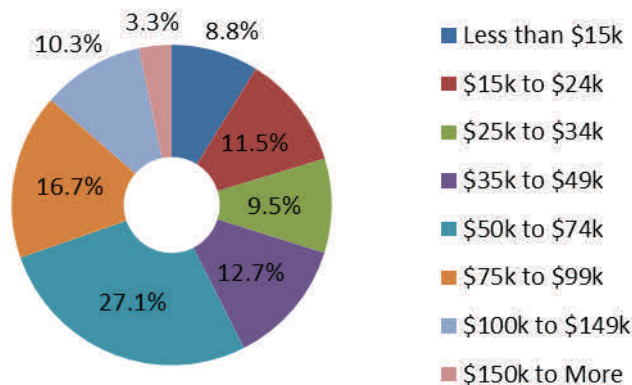

Household by Income

More Information

Village of Union Grove www.uniongrove.net
Phone: 262-878-1818

Racine County Economic Development www.racinecountyedc.org
Phone: 262-898-7432

Greater Union Grove Area Chamber or Commerce www.uniongrovechamber.org
Phone: 262-878-4606

Prepared by Racine County Economic Development Corporation using ESRI 2015 Data—January 2017