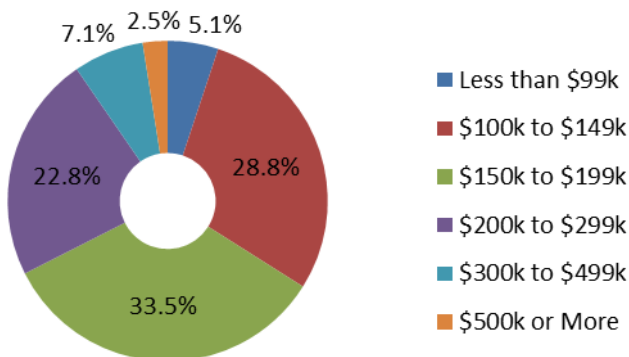

Housing Value